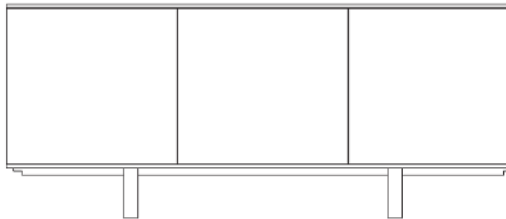

AV options available

Standard Finish Options

Lacquer
Fenix
Veneer

Credenzas can be fitted with AV and are also available with additional clear or coloured glass tops.

Dimensions (in mm)

1200 x 550 x 750

Hoop base

1800 x 550 x 750

Hoop base

2400 x 550 x 750

Hoop base