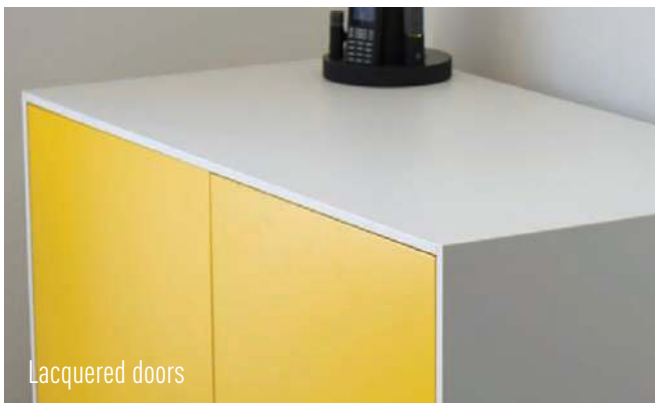

The Alto Credenza from Cambridge Park is a simple and cleanly designed storage option for informal, formal and boardroom projects. The polished hoop base, that can also be powder coated, lifts the credenza off the ground to give it a light aesthetic.

Available in Lacquer, Fenix or Veneer the Alto Credenza will also match top finishes chosen on the matching fixed or fliptop Alto Tables.

4 door veneer credenza

Clean design lines

Lacquered doors

Contrasting colours

AV options available

Standard Finish Options

Lacquer
Fenix
Veneer

Credenzas can be fitted with AV and are also available with additional clear or coloured glass tops.

Dimensions (in mm)

1200 x 550 x 750

Hoop base