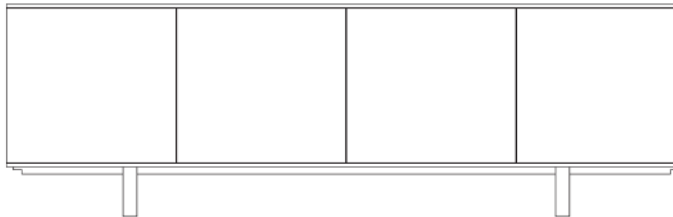

AV options available

Standard Finish Options

Lacquer
Fenix
Veneer

Credenzas can be fitted with AV and are also available with additional clear or coloured glass tops.

Dimensions (in mm)

1200 x 550 x 750

Hoop base

1800 x 550 x 750

Hoop base

2400 x 550 x 750

Hoop base