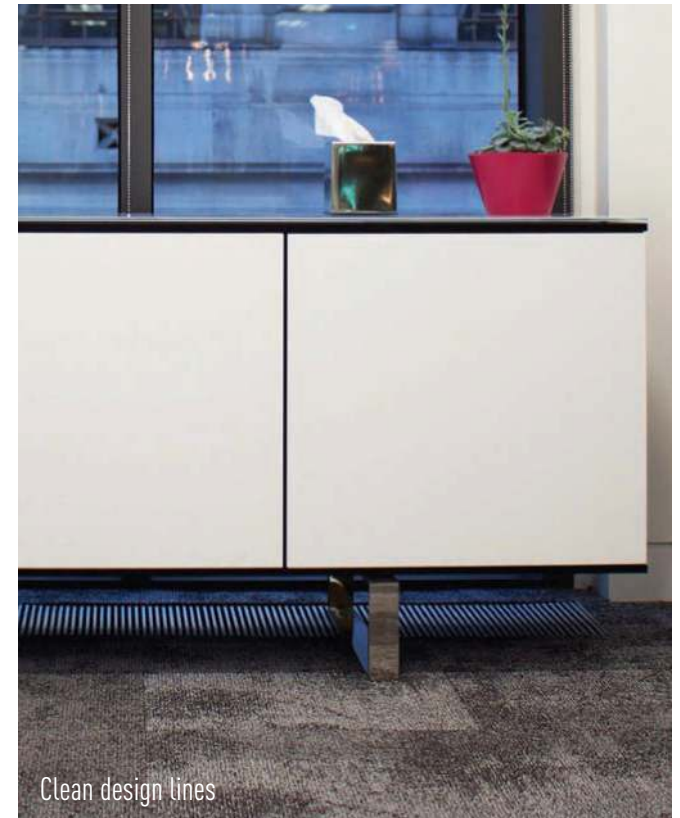

The Alto Credenza from Cambridge Park is a simple and cleanly designed storage option for informal, formal and boardroom projects. The polished hoop base, that can also be powder coated, lifts the credenza off the ground to give it a light aesthetic.

Available in Lacquer, Fenix or Veneer the Alto Credenza will also match top finishes chosen on the matching fixed or fliptop Alto Tables.

4 door veneer credenza

Clean design lines

Lacquered doors

Contrasting colours

AV options available

Standard Finish Options

Lacquer
Fenix
Veneer

Credenzas can be fitted with AV and are also available with additional clear or coloured glass tops.

Dimensions (in mm)

1200 x 550 x 750

Hoop base