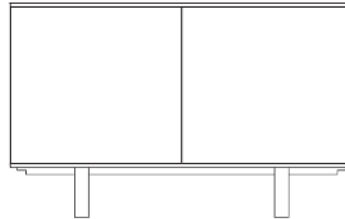

Standard Finish Options

Lacquer
Fenix
Veneer

Credenzas can be fitted with AV and are also available with additional clear or coloured glass tops.

Dimensions (in mm)

1200 x 550 x 750

Hoop base