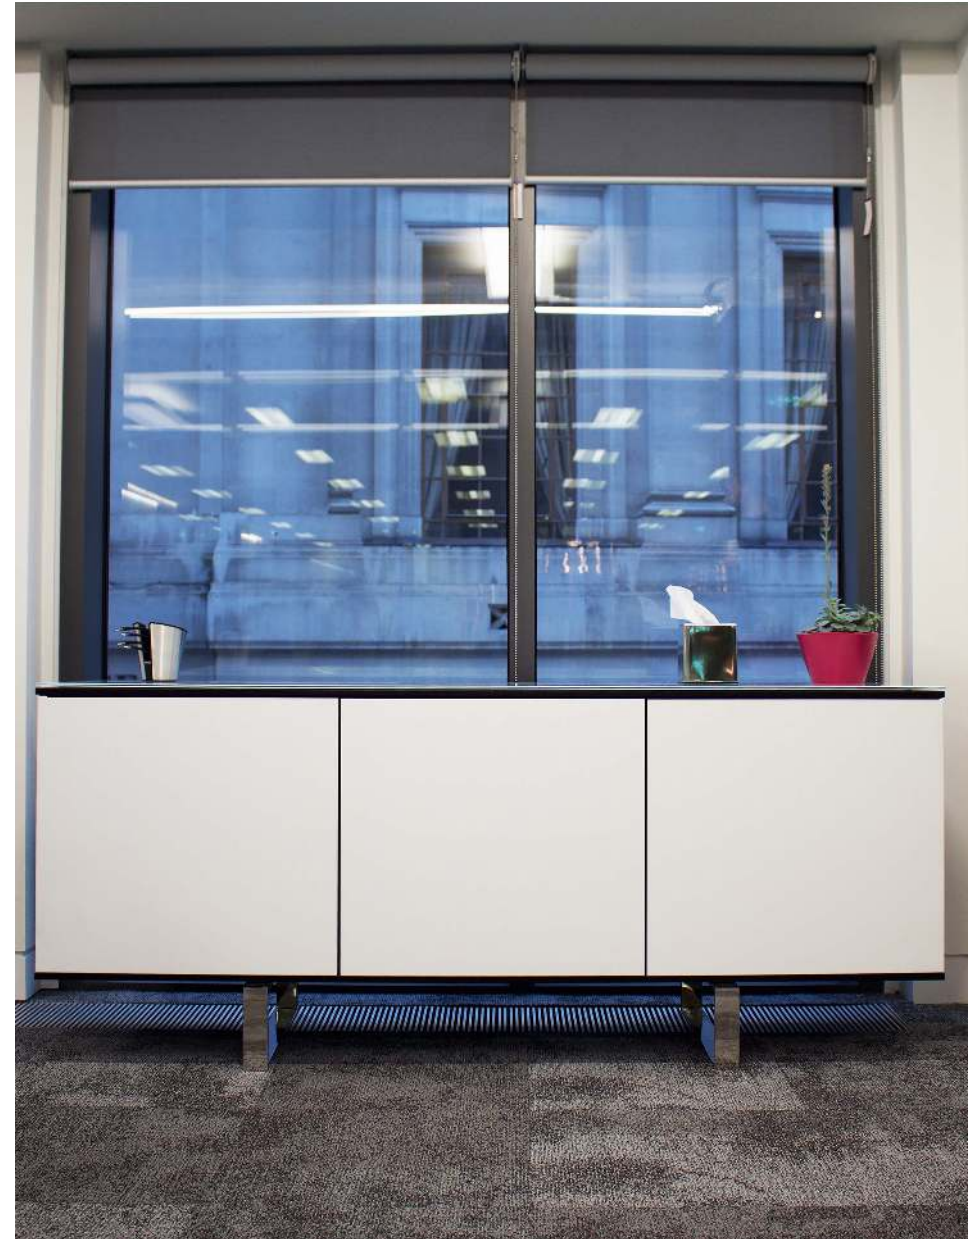

The Alto Credenza from Cambridge Park is a simple and cleanly designed storage option for informal, formal and boardroom projects. The polished hoop base, that can also be powder coated, lifts the credenza off the ground to give it a light aesthetic.

Available in Lacquer, Fenix or Veneer the Alto Credenza will also match top finishes chosen on the matching fixed or fliptop Alto Tables.

4 door veneer credenza

Clean design lines

Lacquered doors

Contrasting colours

AV options available

Standard Finish Options

Lacquer
Fenix
Veneer

Credenzas can be fitted with AV and are also available with additional clear or coloured glass tops.

Dimensions (in mm)

1200 x 550 x 750

Hoop base