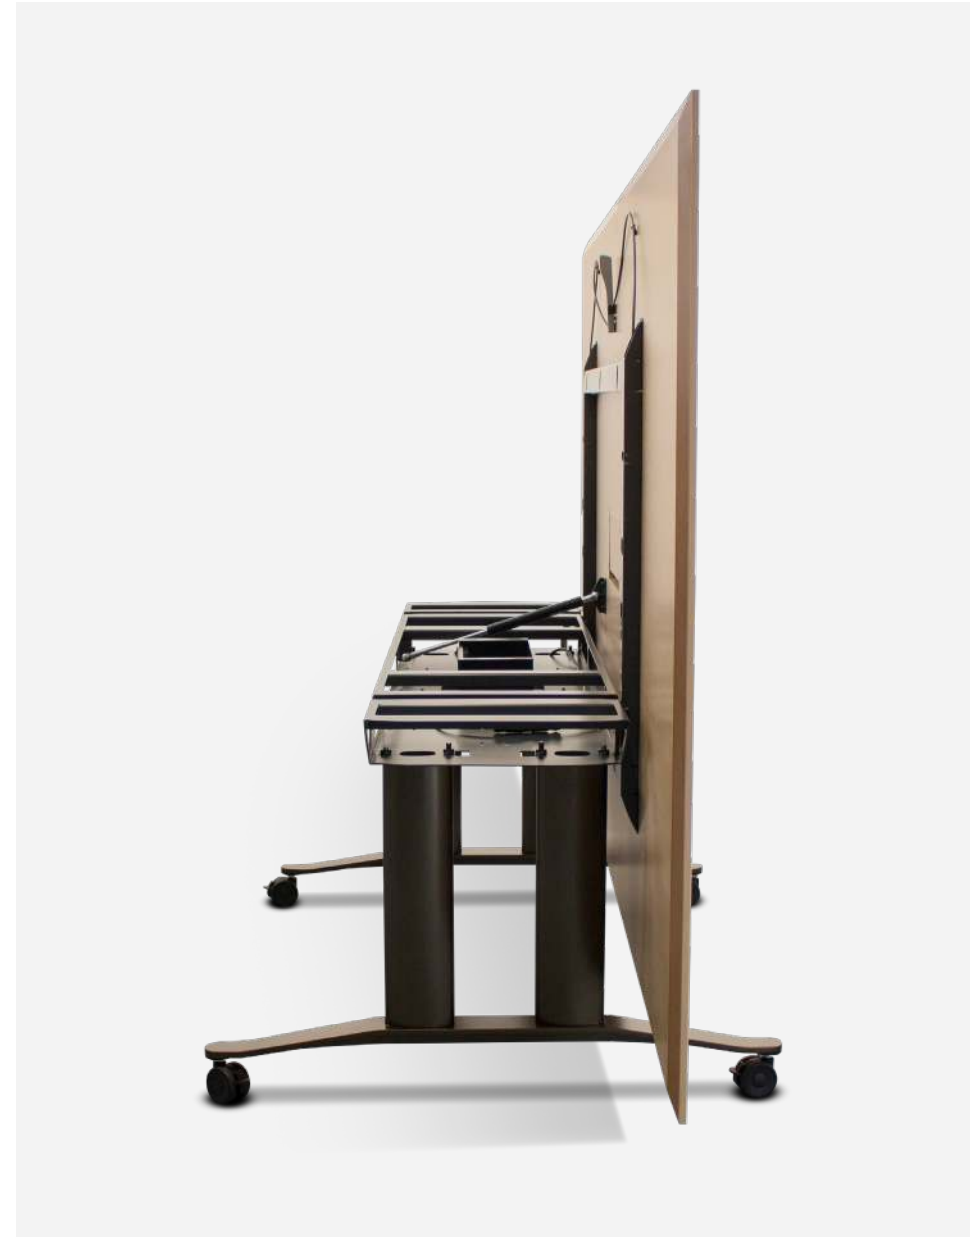

CIRRUS TABLE - XL FLIP-TOP

Cirrus XL Flip-Top Table is an extra large version of our traditional Cirrus Table. It's a high quality flexible boardroom and conference table, ideal for high-end contemporary interiors.

Up to 2600 x 1400mm

Multi-directional castors.

Built in cable tray.

Cable managed legs.

Family also features fixed leg table.

British Design

British Made

Fixed version available

Several edge profiles available

Modular linking system

10 year guarantee

Family of products

Power & data compatible

CIRRUS TABLE - XL FLIP-TOP

Dimensions (in mm)

Rectangle
1800 x 1400
2000 x 1400
2400 x 1400
2600 x 1400
Flip top base

CIRRUS TABLE - XL FLIP-TOP

CIRRUS TABLE - XL FLIP-TOP