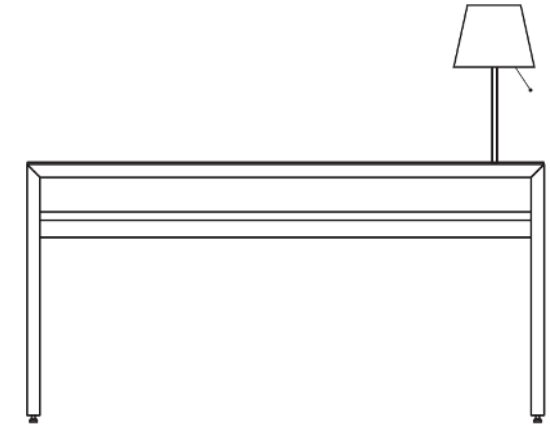

Costanzina table light is an optional extra. Available in a range of 10 colours.

Dimensions (in mm)

Dimensions (in mm)

1000 x 400 x 750

Slab ended base with adjustable levellers

1500 x 400 x 750

Slab ended base with adjustable levellers