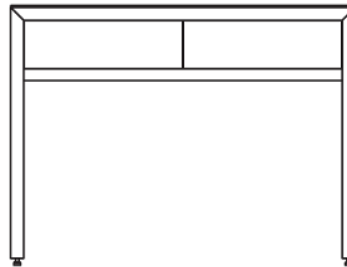

Formal Meeting

Informal Meeting

Lounge

Options

Available in lacquer, veneer or a combination of the two.

Option of matching shelf or soft close drawers.

Mitred construction.

Decorative glass top available in contrasting or matching RAL colour.

Costanzina table light is an optional extra. Available in a range of 10 colours.

Dimensions (in mm)

Dimensions (in mm)

1000 x 400 x 750

Slab ended base with adjustable levellers

1500 x 400 x 750

Slab ended base with adjustable levellers