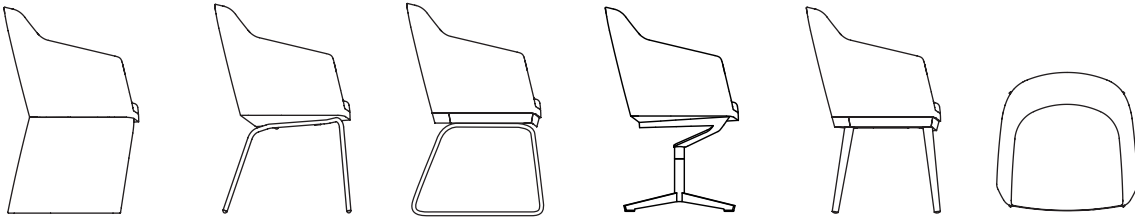

# Drum Chair

Drum swivel base chairs with Nimbus table

Drum tub chair with upholstered base

Drum sled base

Drum lounge chair with oak legs

Drum lounge chair with swivel base

### Drum tub chair high back

width **600**  
depth **570**  
height **885**  
seat height **490**

Powder coated swivel base in black as standard  
Swivel base on glides as standard

**/CAS**

Adding castors removes the swivel base.  
Castor bases are fixed.

### Drum lounge chair

width **770**  
depth **660**  
height **740**  
seat height **450**

Powder coated swivel base in black as standard  
Swivel base on glides as standard