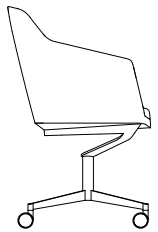

# Drum Chair

Drum swivel base chairs with Nimbus table

Drum tub chair with upholstered base

Drum sled base

Drum lounge chair with oak legs

Drum lounge chair with swivel base

# Drum Chair

---

### Drum tub chair high back

width **600**  
depth **570**  
height **885**  
seat height **490**

Powder coated swivel base in black as standard  
Swivel base on glides as standard

**/CAS**

Adding castors removes the swivel base.  
Castor bases are fixed.