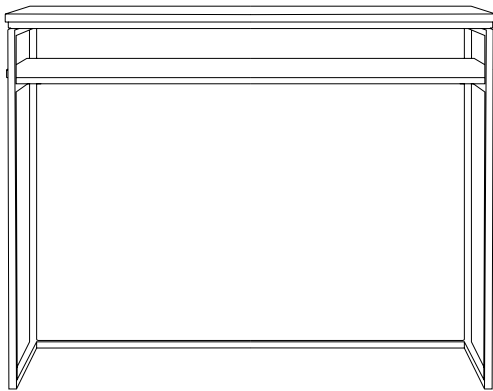

# IKO

Iko is a quiet console table that assimilates elegantly into its space. Simple, useful and cost effective.

OAK VENEER  
SHELF

BLACK METAL  
FRAME

width 1000  
depth 330  
height 800

In association with: