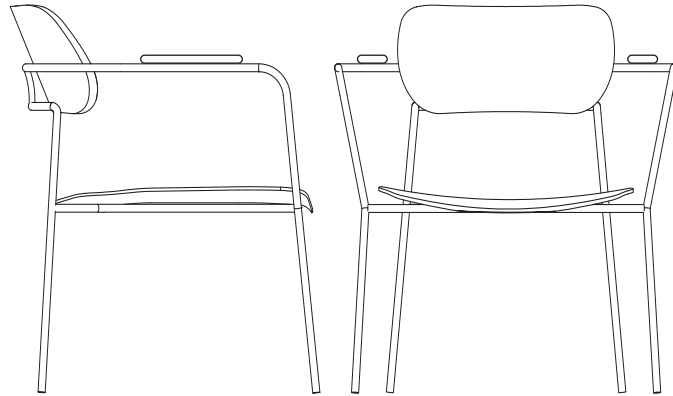

ORB CHAIR

The Orb chair, provides a sleek yet deceptively comfortable option for any public or commercial space, ideal for waiting areas, offices and universities.

British Design

10 year guarantee

Upholstery options

ORB CHAIR

Dimensions (in mm)

OVERALL HEIGHT 700
SEAT HEIGHT 420
OVERALL WIDTH 830
OVERALL DEPTH 630

ORB CHAIR

ORB CHAIR