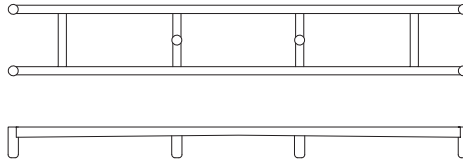

Step 2 - Select your single door units.

Step 3 - Select your open shelf units.

Step 4 - Select your drawer units.

Step 5 - If your design allows, select a top. For example, if you have chosen an open shelf unit and two drawer units at the same height you can finish the construction with a top across the top of all three units.

Step 6 - Select your seat units. These are available with power.

Plan 600 Modular Credenza & Seating

Plan 600 cupboards and shelves combination

Plan 600 multi-height credenza

Plan 600 3 storage height choices

Plan 600 modular layout

Plan 600 credenza and seat

Plan 600 Modular Credenza & Seating

Base options

2 Module Base

width 1000
depth 300/400
height 150

3 Module Base

width 1600
depth 300/400
height 150

4 Module Base

width 2200
depth 300/400
height 150

Open shelf units

width 600
depth 500/600
height 600

width 600
depth 500/600
height 750

width 600
depth 500/600
height 900

Drawer units

width 600
depth 500/600
height 600