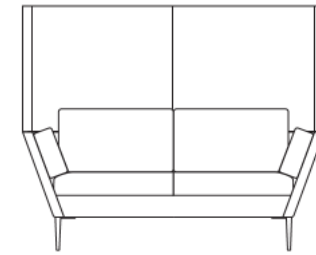

The angled end panels provide a private and acoustically beneficial meeting booth. The end panel is also available with a cantilever table to create the traditional booth set up. The sofa is available with or without armrest cushions. Scatter cushions are available in 3 sizes.

Quiet was designed at New Design Group by Martin Ryan & Simon Cahill.

Quiet Armchair, Sofa & Booth

Auditorium

Breakout

Cafe

Formal Meeting

Informal Meeting

Lounge

Informal Meeting

Lounge

Options

1200 x 700 Booth Table.

632 x 300 Booth Table.

Phase power unit - White or Black

Dimensions (in mm)

Armchair
width **1050**
overall depth **820**
overall height **1200**
seat height **420**

Wide armchair
width
1250

2 seat sofa
width **1600**
overall depth **820**
overall height **1200**
seat height **420**

3 seat sofa
width
2150

Upholstered solid beech frame with webbed seat and CMHR foam.

Booth Section
width **900**
overall height **1200**