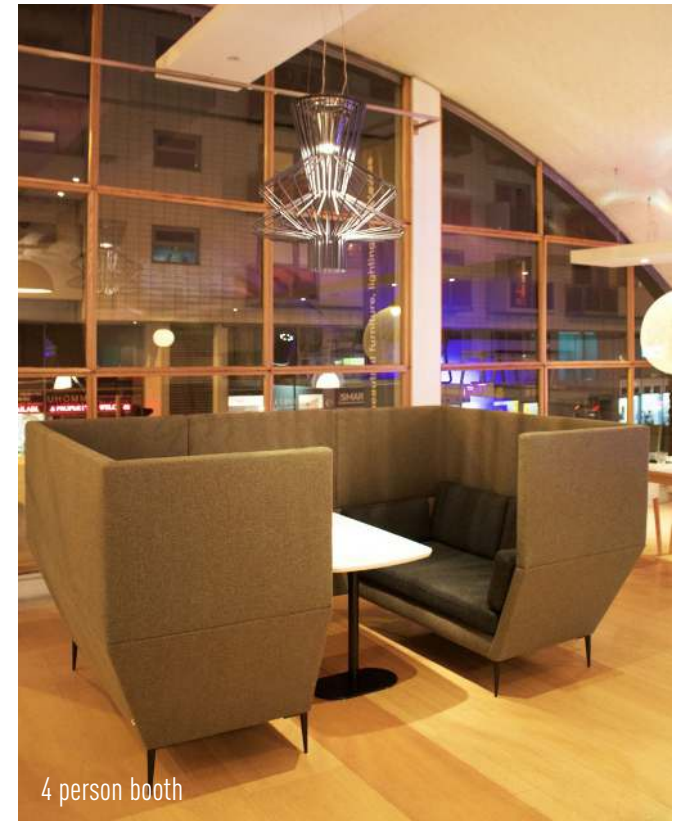

Quiet Armchair, Sofa & Booth

Auditorium

Breakout

Cafe

Formal Meeting

Informal Meeting

Lounge