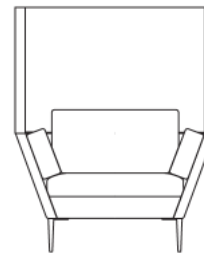

The angled end panels provide a private and acoustically beneficial meeting booth. The end panel is also available with a cantilever table to create the traditional booth set up. The sofa is available with or without armrest cushions. Scatter cushions are available in 3 sizes.

Informal Meeting

Lounge

Options

1200 x 700 Booth Table.

632 x 300 Booth Table.

Phase power unit - White or Black

Dimensions (in mm)

Armchair
width **1050**
overall depth **820**
overall height **1200**
seat height **420**

Wide armchair
width
1250

2 seat sofa
width **1600**
overall depth **820**
overall height **1200**
seat height **420**

3 seat sofa
width
2150

Upholstered solid beech frame with webbed seat and CMHR foam.

Booth Section
width **900**
overall height **1200**