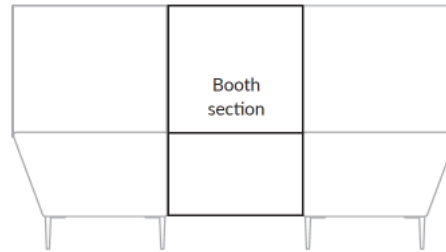

The angled end panels provide a private and acoustically beneficial meeting booth. The end panel is also available with a cantilever table to create the traditional booth set up. The sofa is available with or without armrest cushions. Scatter cushions are available in 3 sizes.

2 person booth

4 person booth

Power options

Quiet Armchair, Sofa & Booth

Auditorium

Breakout

Cafe

Formal Meeting

Informal Meeting

Lounge

Options

1200 x 700 Booth Table.

632 x 300 Booth Table.

Phase power unit - White or Black

Dimensions (in mm)

Armchair
width **1050**
overall depth **820**
overall height **1200**
seat height **420**

Wide armchair
width
1250

2 seat sofa
width **1600**
overall depth **820**
overall height **1200**
seat height **420**

3 seat sofa
width
2150

Upholstered solid beech frame with webbed seat and CMHR foam.

Booth Section
width **900**
overall height **1200**