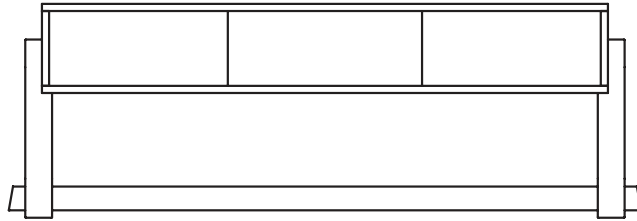

THEO COFFEE TABLE

Designed by British designer Simon Pengelly, Theo Coffee Table is part of the Theo Lounge set. Theo Lounge pieces consist of a striking compact club chair, generous armchair and two lengths of sofa. All provide a high level of comfort and are ideally suited to reception, lounge, hotel or office use. The matching coffee table comes in one size and completes the set providing ample storage for magazines on the storage shelf underneath the table top.

British Design

10 year guarantee

Family of products

Stains and lacquers available

THEO COFFEE TABLE

Dimensions (in mm)

Theo coffee table

width **1050**
 depth **800**
 height **360**
 shelf depth **150**