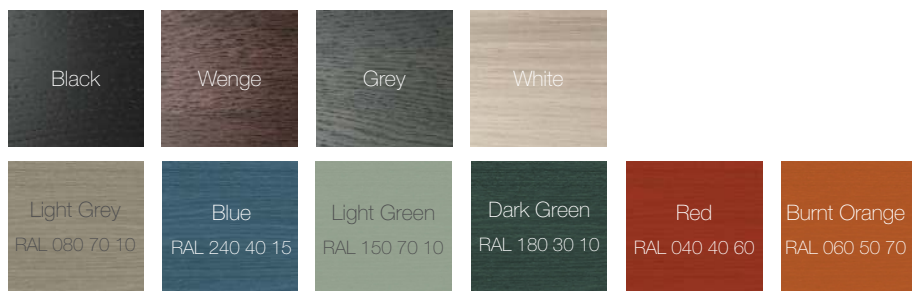

Stains

Theo credenza
width 1260
depth 525
height 750