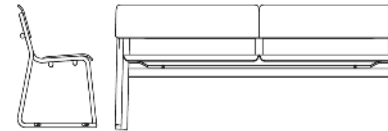

## Dimensions (in mm)

**B2 2 seat bench**  
width 1150 depth 410 height 460

**B4 4 seat bench**  
width 2250 depth 410 height 460

Upholstered bench  
height 475

**P2 2 seat bench with backrest**  
width 1100 depth 520 height 780 seat height 470

**P3 3 seat bench with backrest**  
width 1800 depth 520 height 780 seat height 470

Bench with backrest stackable up to 6 high  
depth 725 height 1150

Upholstered bench with backrest  
seat height 485

Stains and colours								
/S + stain ref. No.	● black 1	● wenge 2	● grey 3	● white 4				
/SC + solid colour ref. No.	● black 1 RAL 9011	● olive green 2 RAL 7088	● light grey 3 RAL 7032	● white 4 RAL 9010	● light blue 5 HS 4800 16C:33	● teal 6 RAL 5021	● orange 7 RAL 2009	● red 8 RAL 3001